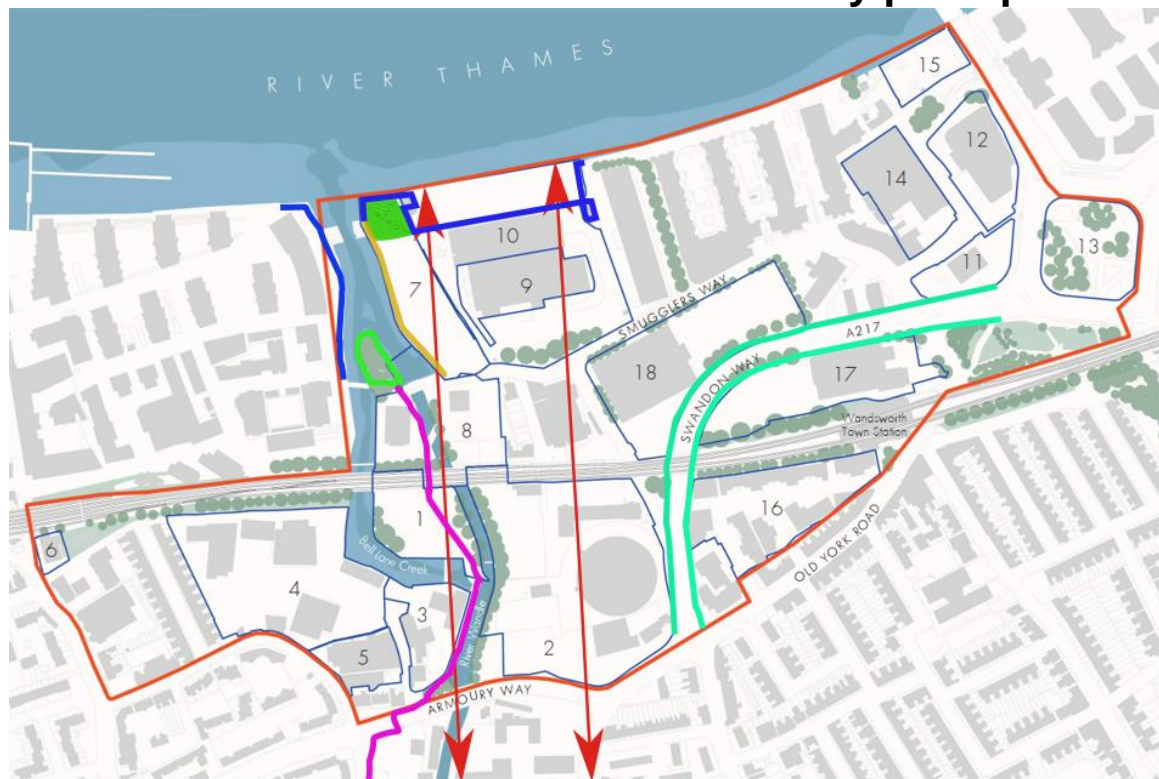

WANDLE DELTA MASTERPLAN – Key principles

New Pocket Park

Greening of Swandon Way “boulevard”

Enhancement of The Spit

Extension of Wandle Trail

Enhancement of Wandle Trail

New routes for Thames Path (including use of Feathers Wharf walkway)

Waterfront Wandsworth - better links between Wandsworth town centre & Thames

The Masterplan should also be guided by the [Wandle Valley Forum Charter](#) setting out the Wandle community’s priorities for the future of the Wandle Valley.